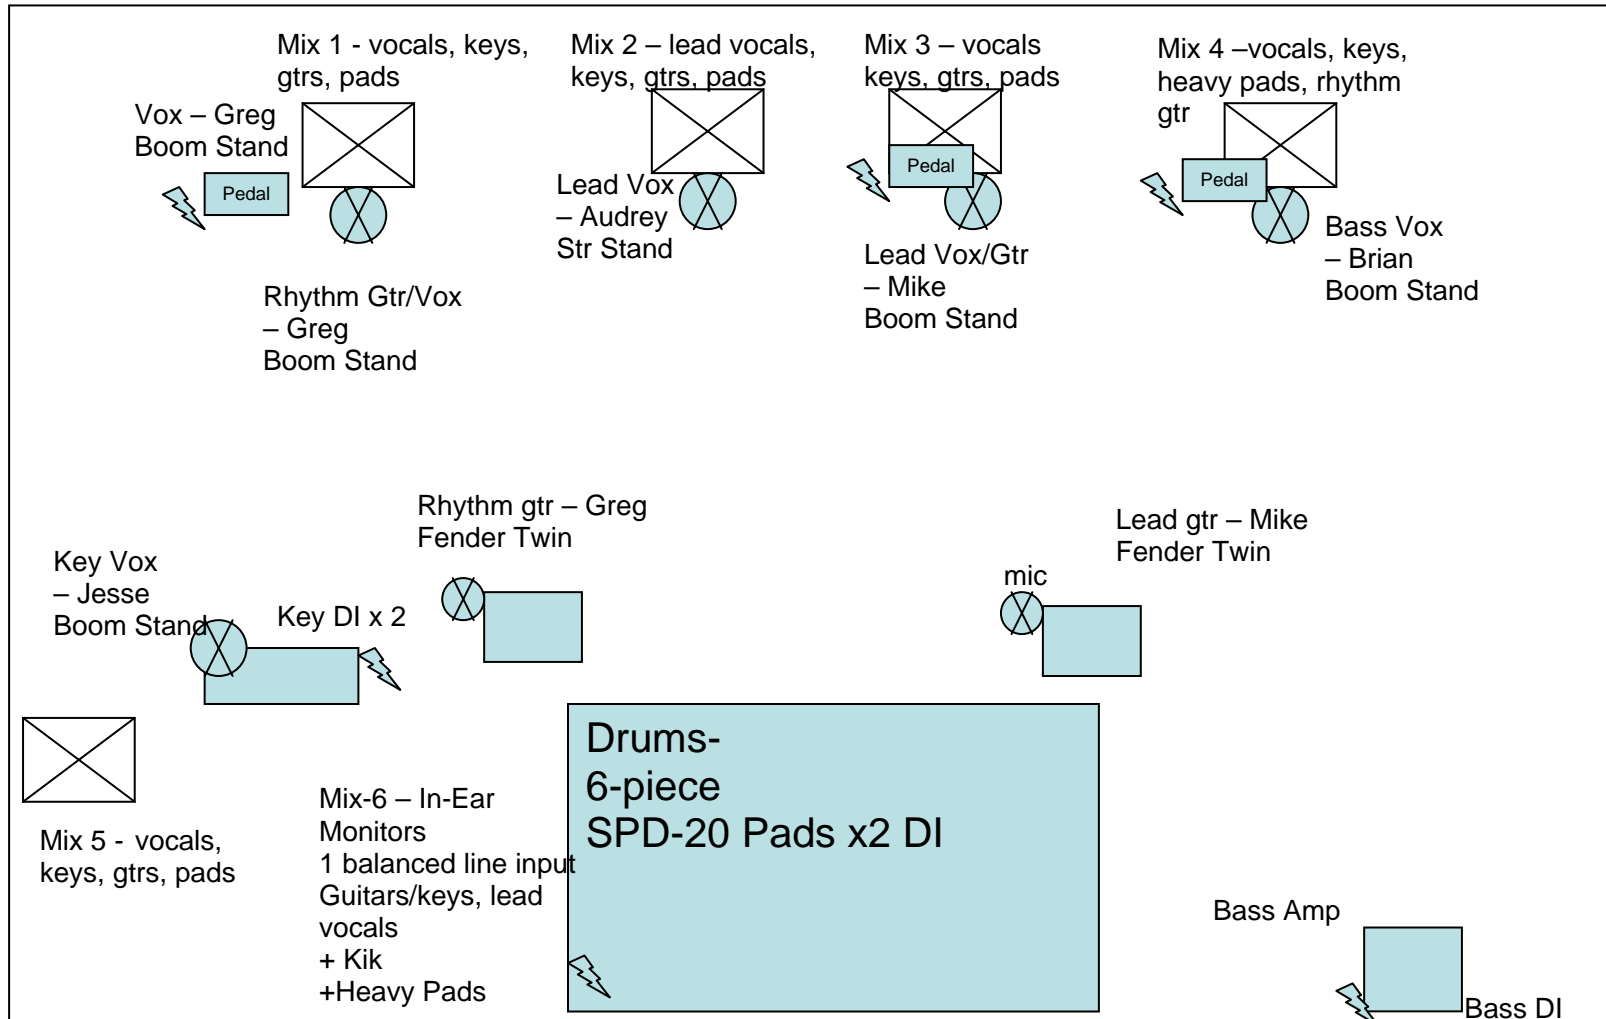

# Mister Miyagi

Stage Plot for

as of 26 Aug 2007

 = indicates power location  
 location

# Mister Miyagi

Input List for

as of 26 Aug 2007

Input list				
Channel	Input	Mic/DI	Insert	Stand
1	Kick (supplied)	SM-91		
2	Snare	SM-57		SmBm
3	Hi-Hat	Cond		Straight
4	Rack 1 (supplied)	SM-98	gate 1	SmBm
5	Rack 2 (supplied)	SM-98	gate 2	SmBm
6	Flr 1	408/E604	gate 3	SmBm
7	Flr 2	408/E604	gate 4	SmBm
8	Electronic drums L	DI		
9	Electronic drums R	DI		
10	Bass	DI	comp 3	
11	Lead Gtr (Mike)	SM-57		
12	Rhythm Gtr (Greg)	SM-57		
13	Keys L	DI	comp 1	
14	Keys R	DI	comp 2	
15	Brian Vox	SM 58		LgBm
16	Mike Vox	SM 58		LgBm
17	Audrey Vox	Supplied		Supplied
18	Greg Vox	SM 58		LgBm
19	Jesse Vox	SM 58		Lg Bm
20	Verb			
21	Delay			
22				
23				
24				

**\*band supplied**

**\*\*band carries all DIs**

**\*\*\*Minimum 2 channels of compression for vocal and inst groups**